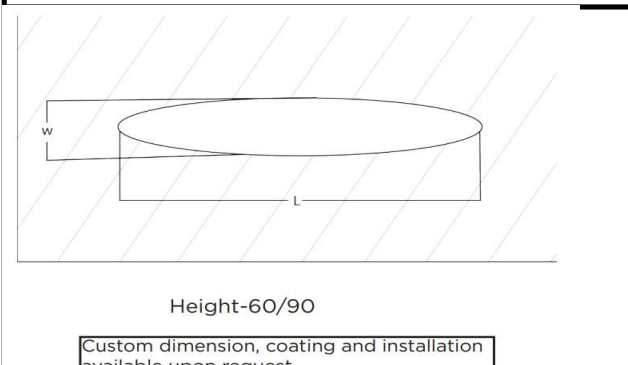

Sovitron Interior Pvt.Ltd.

Model Name	Disc Oval Recessed /DLADSOVDRD-50
Description	Architectural Light

Technical description	Image
-----------------------	-------

Dimension	Custom Dimension H=60/90/95mm
Frame	Aluminium
Color Tempertaure	3000K
Power	50W
Total Luminous Flux	5000 lm
Efficacy	100 lm/W
IP rating	50
Color Rendering	≥80
Mounting	Pendant
Optics	White Opal Diffuser
Dimming	NON-Dimmable
Operating Voltage	220-240 VAC
Standard Lifetime	L70 minimum at 50,000 burning hours

Dimension diagram

Remarks:-

Address: Plot #7 Saroorpur-Nangla Industrial Area,Ballabgarh-Sohna Road,Faridabad-121005
Email: info@sovitron.com